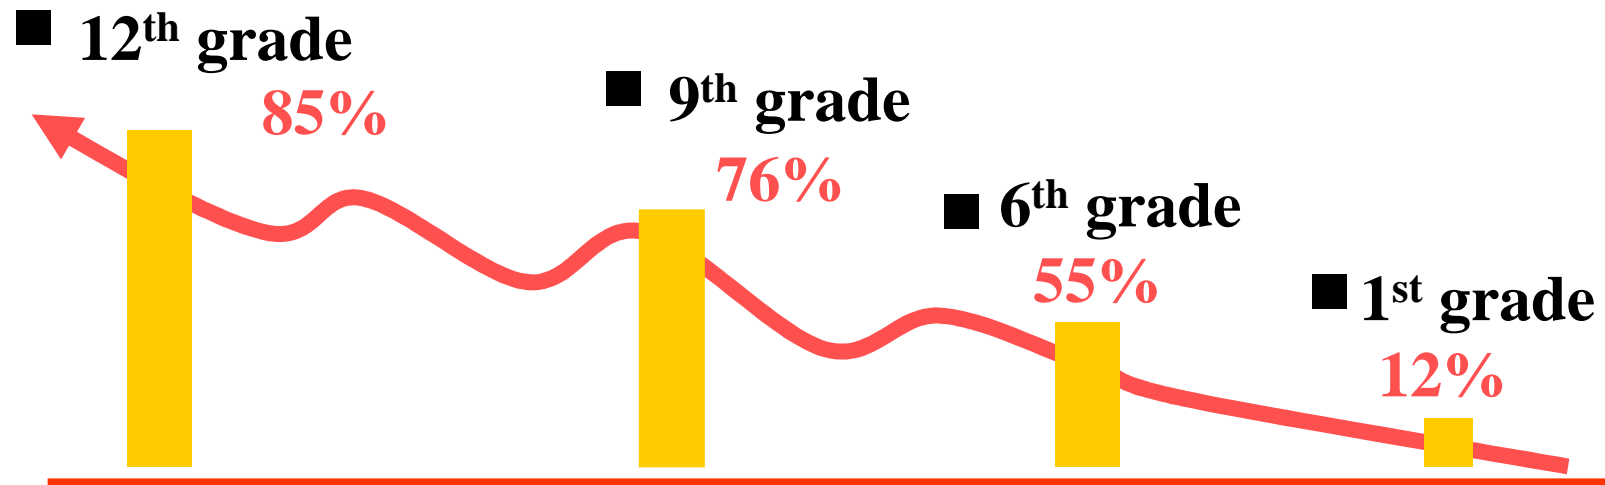

Hyperplasia