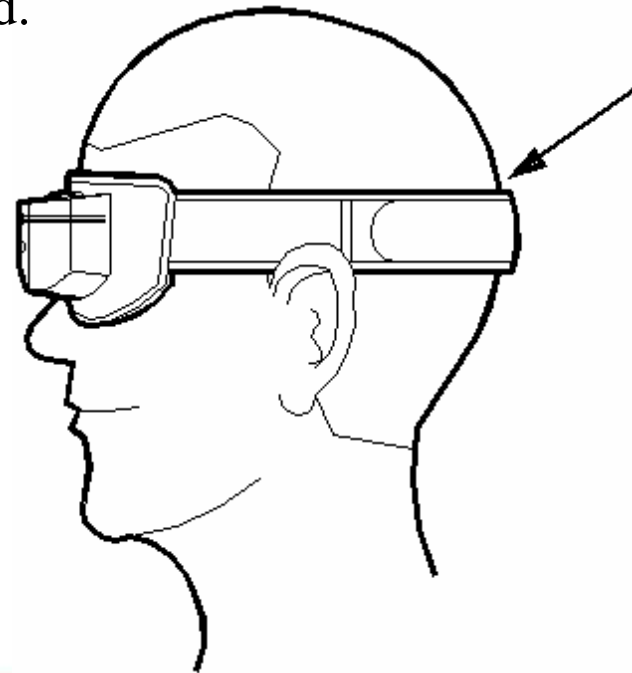

Eye construction

Muscle system of Eye

Muscle system of Eye

Hyperplasia

Operate illustration

Main body of Power Eyes -Made of Acrylonitrile Butadiene Styrene(ABS)

- Auto-adjustment according to the contour of face shapes by main engine*
- Light, Thin & Pliable*

Operate illustration

V-shaped mask set

Close mask body on your face, hold strap with both hands behind your head and adjust as needed.

Operate illustration

LED signal lamp

Main support(ABS)

Air bag (PVC)

Heat-conducting