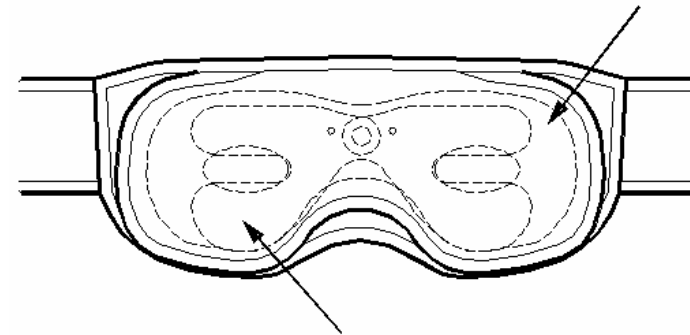

Operate illustration

V-shaped mask set

Close mask body on your face, hold strap with both hands behind your head and adjust as needed.

Operate illustration

LED signal lamp

Main support(ABS)

Air bag (PVC)

Heat-conducting

Controller

Air pressure & Heat therapy with heat adjusting indicator

Low pressure Massage mode indicator

Air pressure & Heat therapy with heat adjusting

Low pressure Massage mode

Start – Stop

Signal output cable