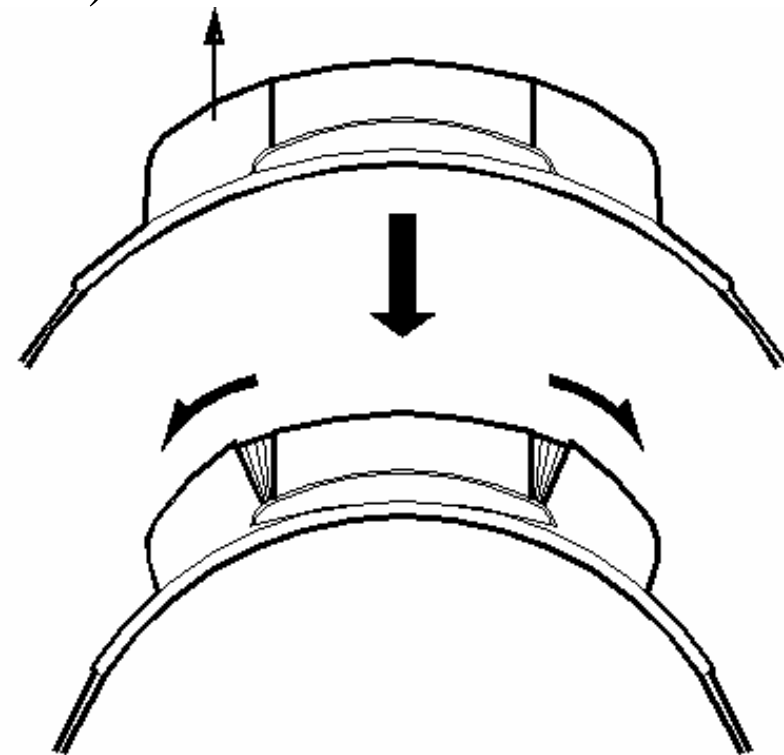

Eye construction

Muscle system of Eye

Muscle system of Eye

Hyperplasia

Operate illustration

Main body of Power Eyes -Made of Acrylonitrile Butadiene Styrene(ABS)

- Auto-adjustment according to the contour of face shapes by main engine*
- Light, Thin & Pliable*

Operate illustration

V-shaped mask set

Close mask body on your face, hold strap with both hands behind your head and adjust as needed.

Operate illustration

LED signal lamp

Main support(ABS)

Air bag (PVC)

Heat-conducting