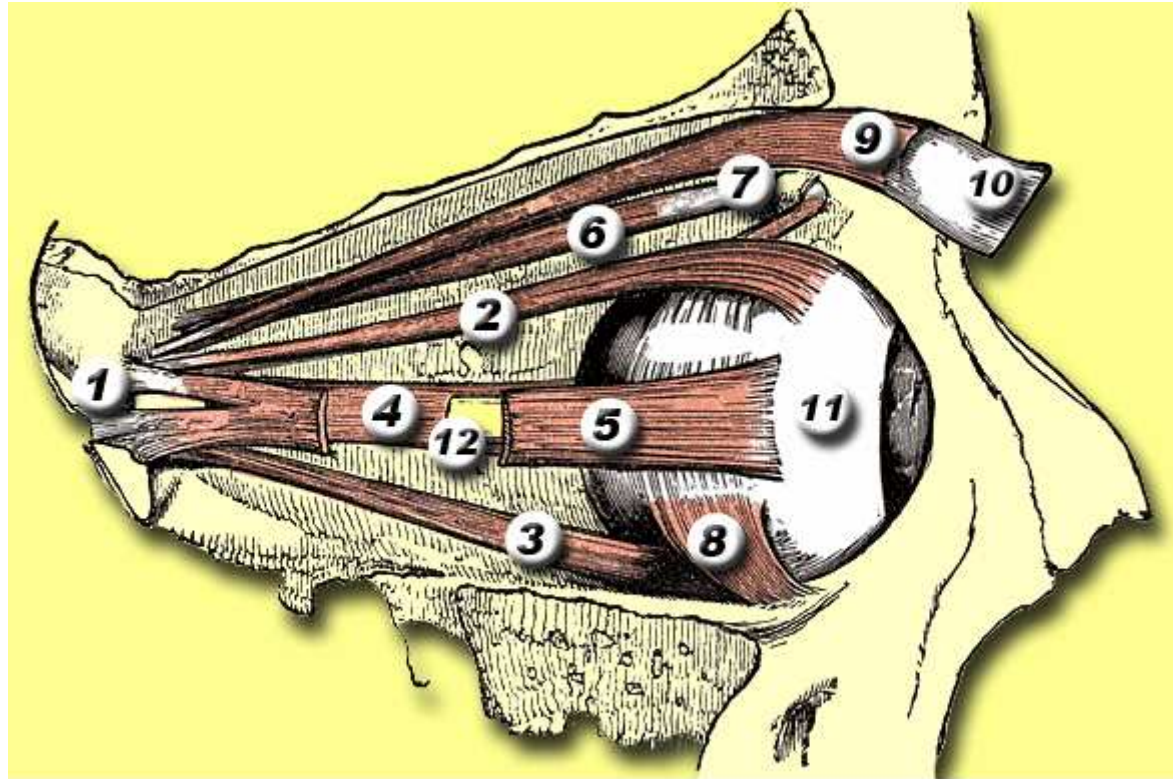

Product Features

- Option to adjust for 3 pressure levels
- Far Infrared Heat
- Auto/manual set up with 7 kinds of massage combinations.

Benefits

- Improve Blood Circulation in the Eye Area
- Deep Therapy Promotes Metabolism
- Increases Oxygen to the Eyes
- Delays Aging
- Eliminates Dark Circles & Fine Wrinkles

Eye construction

Muscle system of Eye

Muscle system of Eye

Hyperplasia

Operate illustration

Main body of Power Eyes -Made of Acrylonitrile Butadiene Styrene(ABS)

- Auto-adjustment according to the contour of face shapes by main engine*
- Light, Thin & Pliable*