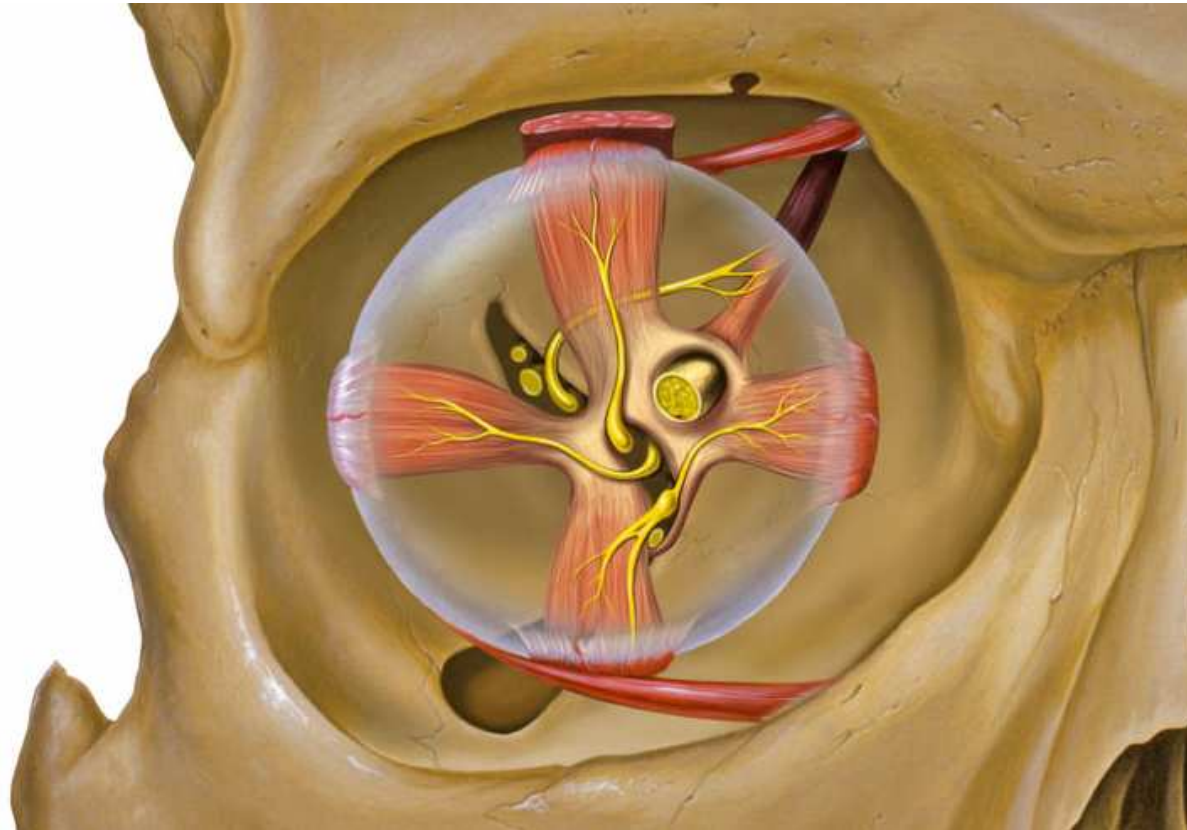

Product Features

- Option to adjust for 3 pressure levels
- Far Infrared Heat
- Auto/manual set up with 7 kinds of massage combinations.

Benefits

- Improve Blood Circulation in the Eye Area
- Deep Therapy Promotes Metabolism
- Increases Oxygen to the Eyes
- Delays Aging
- Eliminates Dark Circles & Fine Wrinkles

Eye construction

Muscle system of Eye

Muscle system of Eye

Hyperplasia

Operate illustration

Main body of Power Eyes -Made of Acrylonitrile Butadiene Styrene(ABS)

- Auto-adjustment according to the contour of face shapes by main engine*
- Light, Thin & Pliable*

Operate illustration

V-shaped mask set

Close mask body on your face, hold strap with both hands behind your head and adjust as needed.

Operate illustration

LED signal lamp

Main support(ABS)

Air bag (PVC)

Heat-conducting