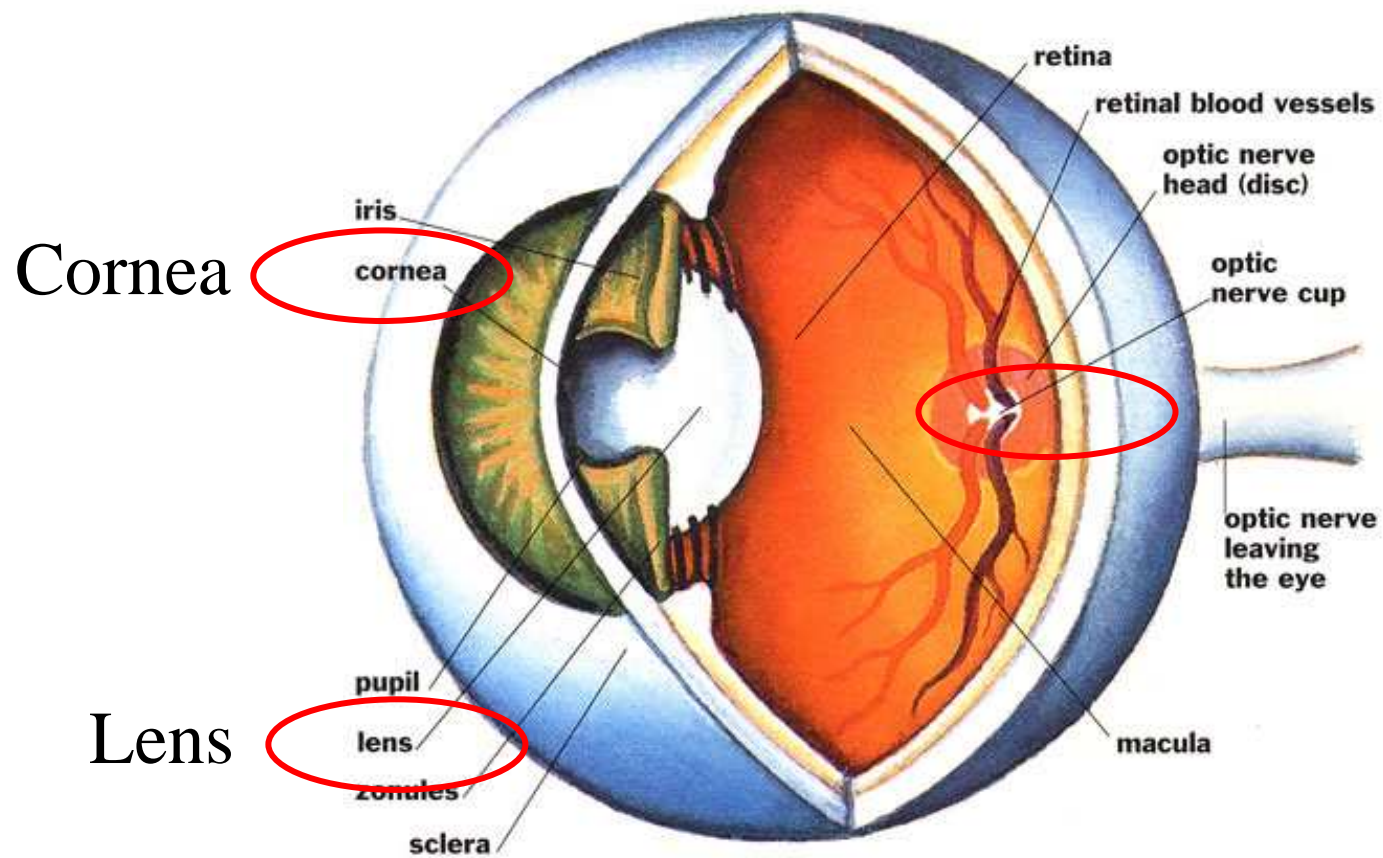

Eye construction