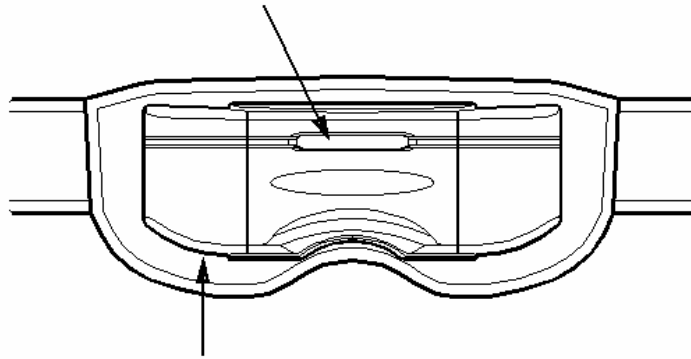

Operate illustration

V-shaped mask set

Close mask body on your face, hold strap with both hands behind your head and adjust as needed.

Operate illustration

LED signal lamp

Main support(ABS)

Air bag (PVC)

Heat-conducting

Controller

Air pressure & Heat therapy with heat adjusting indicator

Low pressure Massage mode indicator

Air pressure & Heat therapy with heat adjusting

Low pressure Massage mode

Start – Stop

Signal output cable