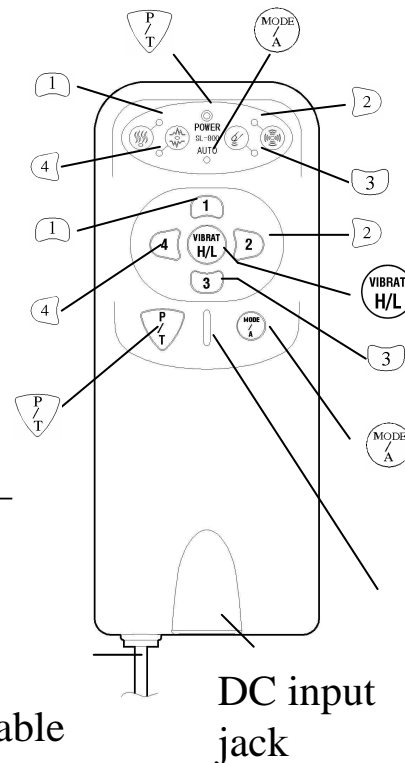

Controller

Air pressure & Heat therapy with heat adjusting indicator

Low pressure Massage mode indicator

Air pressure & Heat therapy with heat adjusting

Low pressure Massage mode

Start – Stop

Signal output cable

Power-on indicator

Manual / Auto indicator

Multi-frequency vibration indicator

Tip massage & Heat therapy indicator

Multi-frequency vibration massage

Vibration strength Adjustment adjusting

Fingertip massage & Heat therapy

Manual / Auto button

Operating